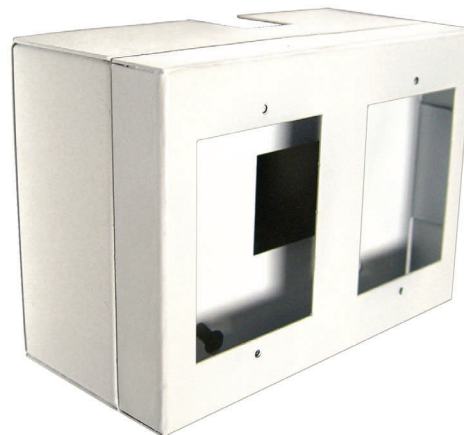

Guard pictured with Edwards Systems Technology Multi-CD Horn/Strobes

FEATURES

- Constructed of quality 16-gauge steel.
- Welded at all sides with reinforcement for a solid unit construction.
- Finish: white, red, blue or yellow epoxy coating.
- Dimensions I.D. 6 1/2" x 4 5/8" x 3" deep.
- Easy to install.
- Matching back box skirt covers all standard 4" gang boxes.
- Unit can be provided with electrical provisions for conduit pipes of all sizes.
- Additional 1" deep models available for wall or flush mount.
- Chase custom designs and builds to your specifications.

ACCESSORIES

- Matching custom face plates available for different applications.

Chase Security Systems, Inc., an MBE Enterprise, draws from over 30 years of experience selling to the Fire, Security, Computer, Sound, Food Processing, Forestry, Communications and Telecommunications industries. Many of our signature products are now being produced by other manufacturers but our custom metal boxes are still the product of choice for their strength.

P.O. Box 30179, Chicago, IL 60630,
Phone 773.775.7148, Fax 773.594.0078

www.chasesec.com

© 2006 Chase Security Systems, Inc.